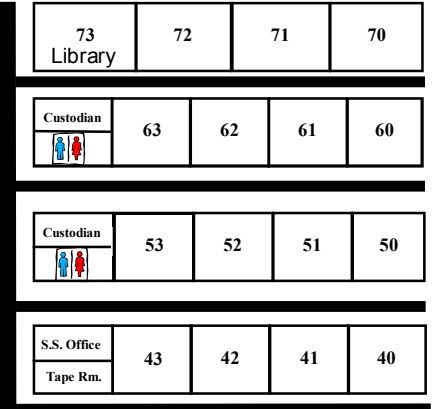

Hesperia Community Church
& Christian School
**Wednesday Evening
Ministries Map**

Football, Baseball, Softball Fields and Track

'C' Street

Olive Street