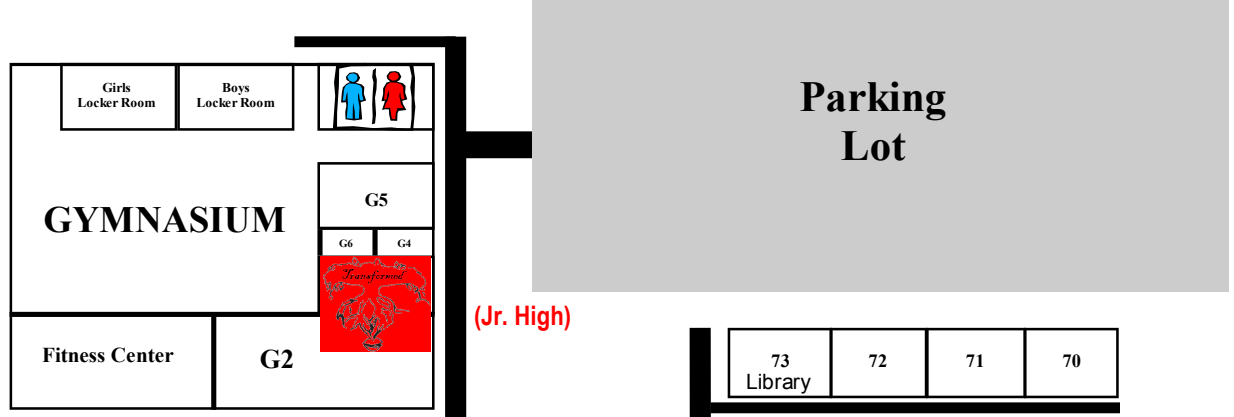

Hesperia Community Church
& Christian School
**Wednesday Evening
Ministries Map**

Football, Baseball, Softball Fields and Track

'C' Street

Olive Street