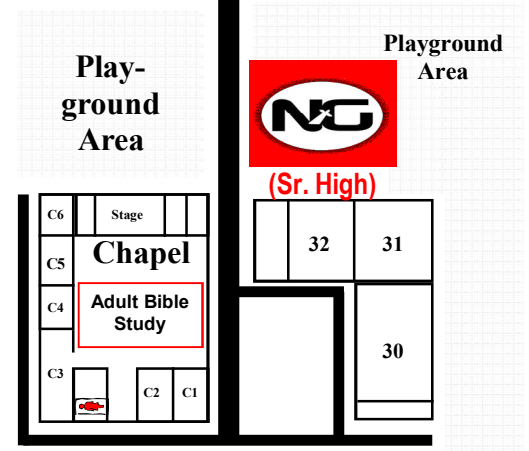

Hesperia Community Church
& Christian School
**Wednesday Evening
Ministries Map**

Football, Baseball, Softball Fields and Track

'C' Street

Olive Street